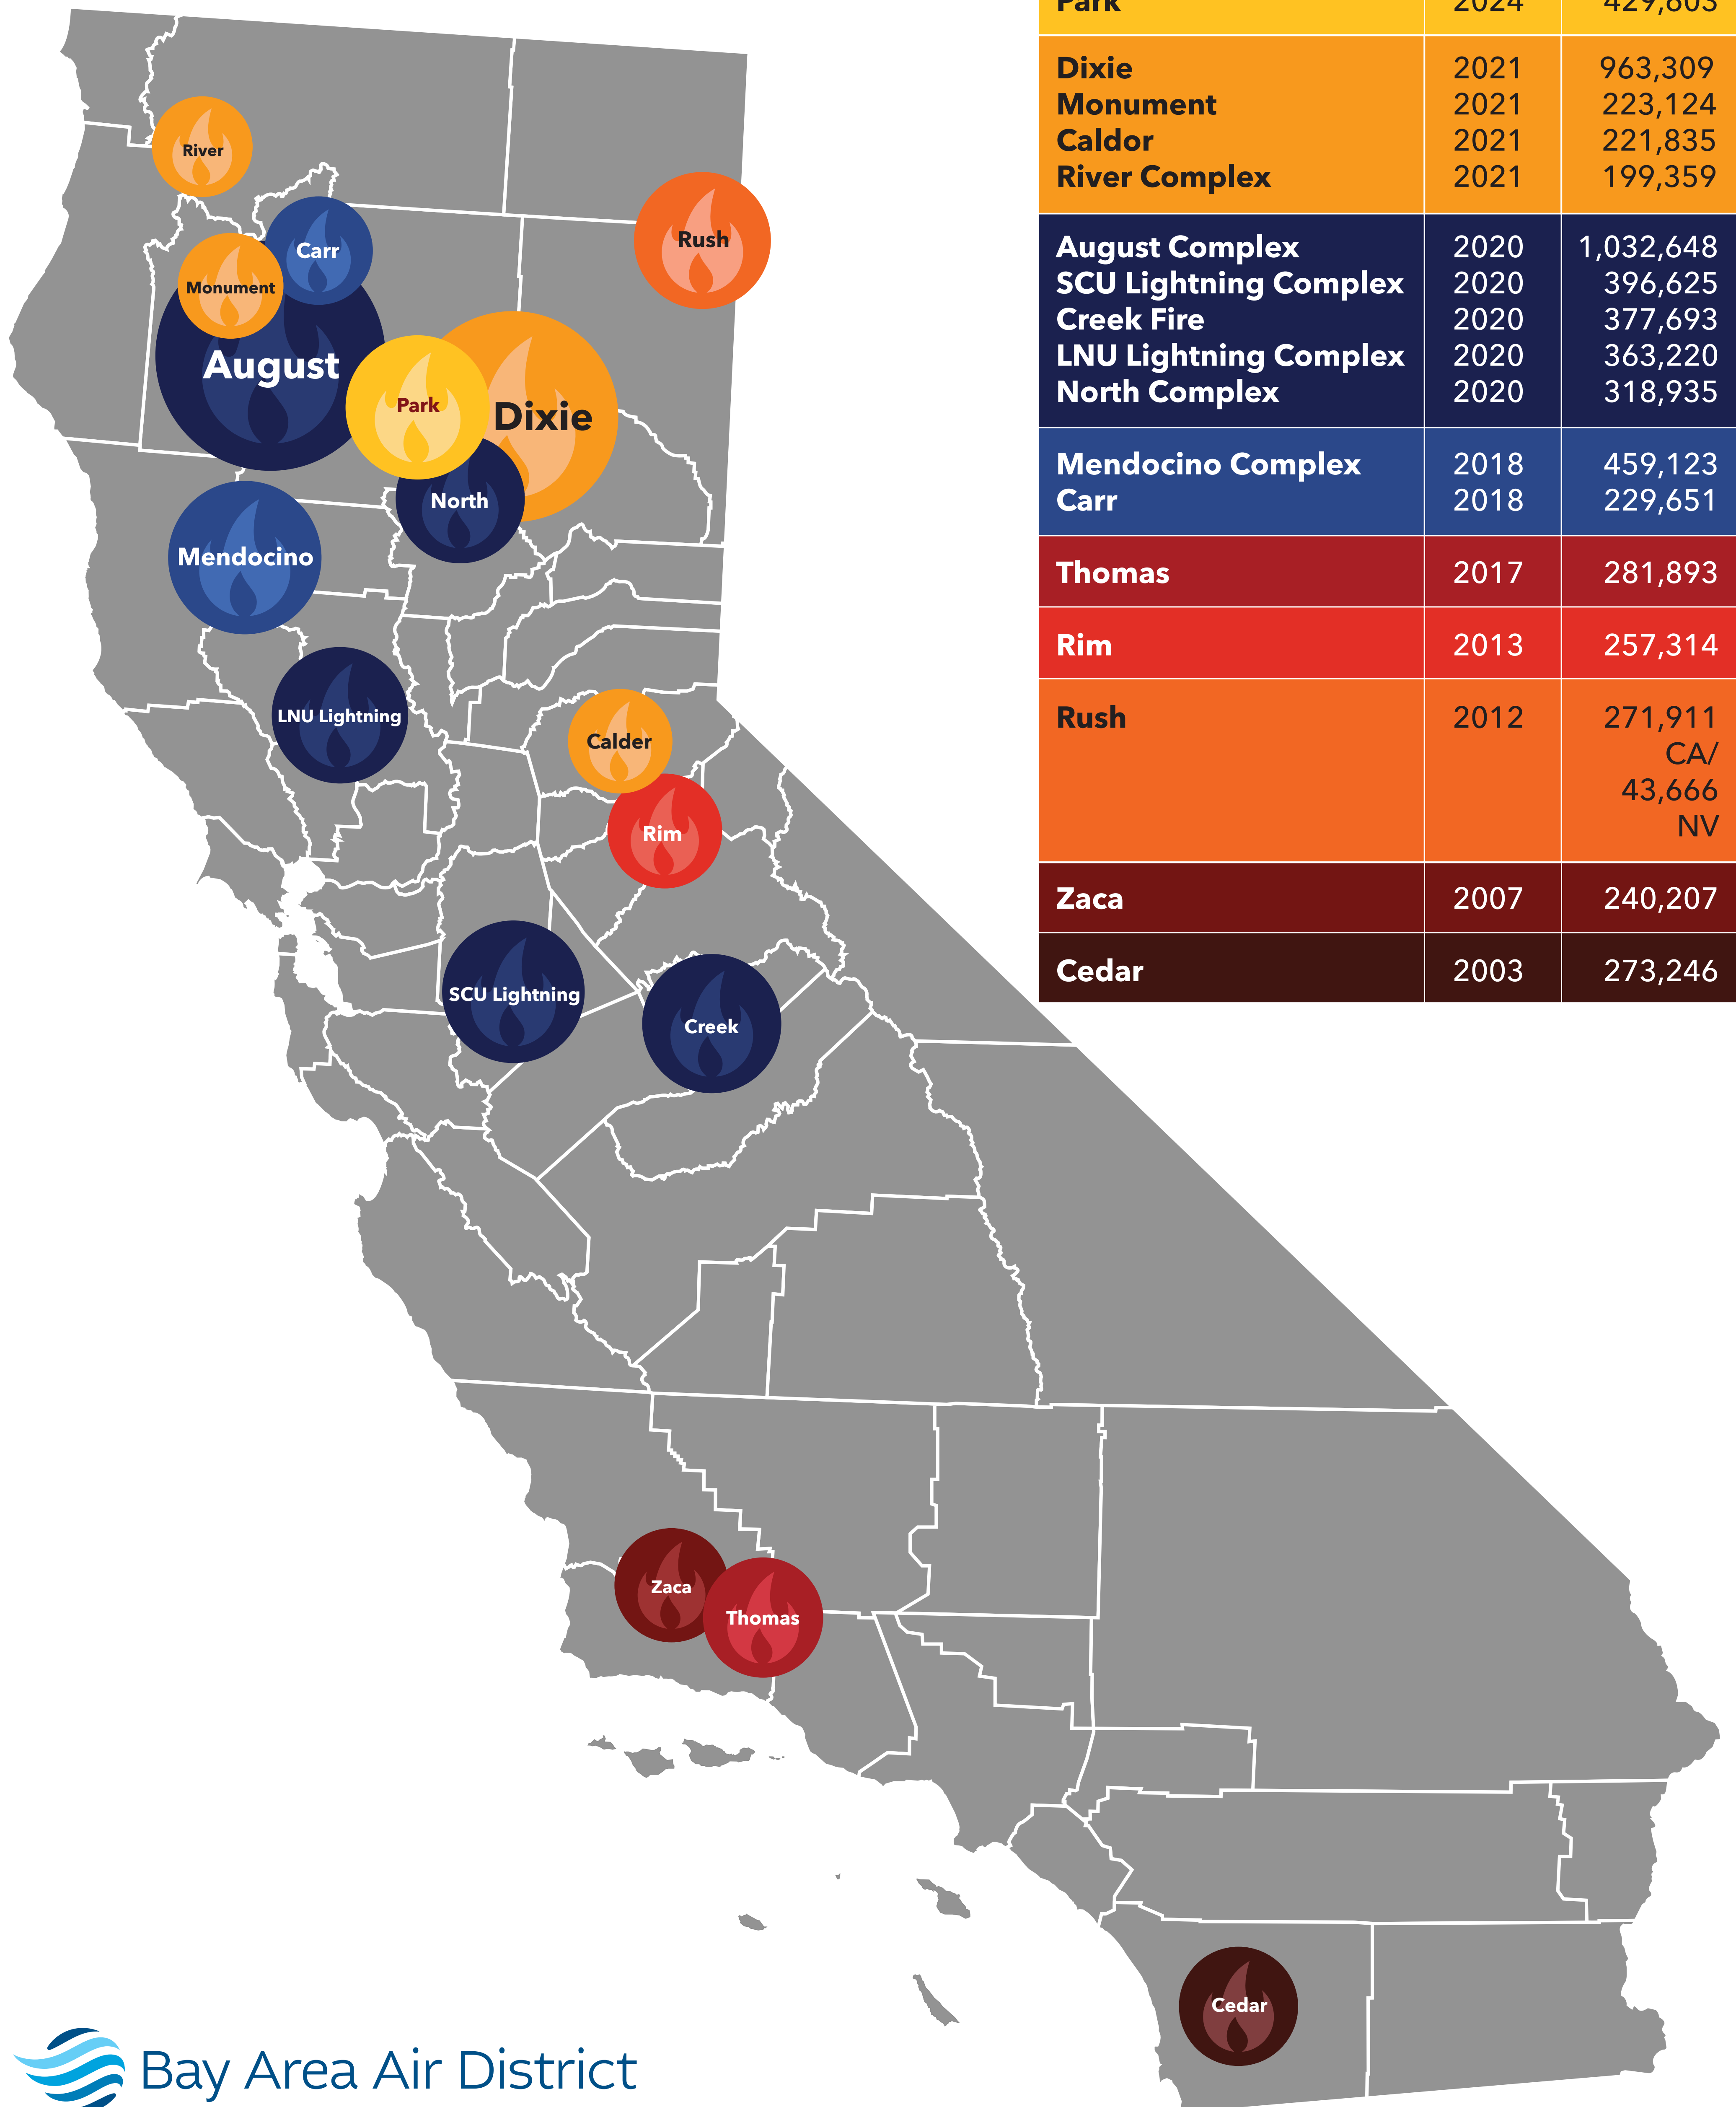

LARGEST CALIFORNIA WILDFIRES

NAME	YEAR	ACRES
Park	2024	429,603
Dixie	2021	963,309
Monument	2021	223,124
Caldor	2021	221,835
River Complex	2021	199,359
August Complex	2020	1,032,648
SCU Lightning Complex	2020	396,625
Creek Fire	2020	377,693
LNU Lightning Complex	2020	363,220
North Complex	2020	318,935
Mendocino Complex	2018	459,123
Carr	2018	229,651
Thomas	2017	281,893
Rim	2013	257,314
Rush	2012	271,911
		CA/ 43,666 NV
Zaca	2007	240,207
Cedar	2003	273,246