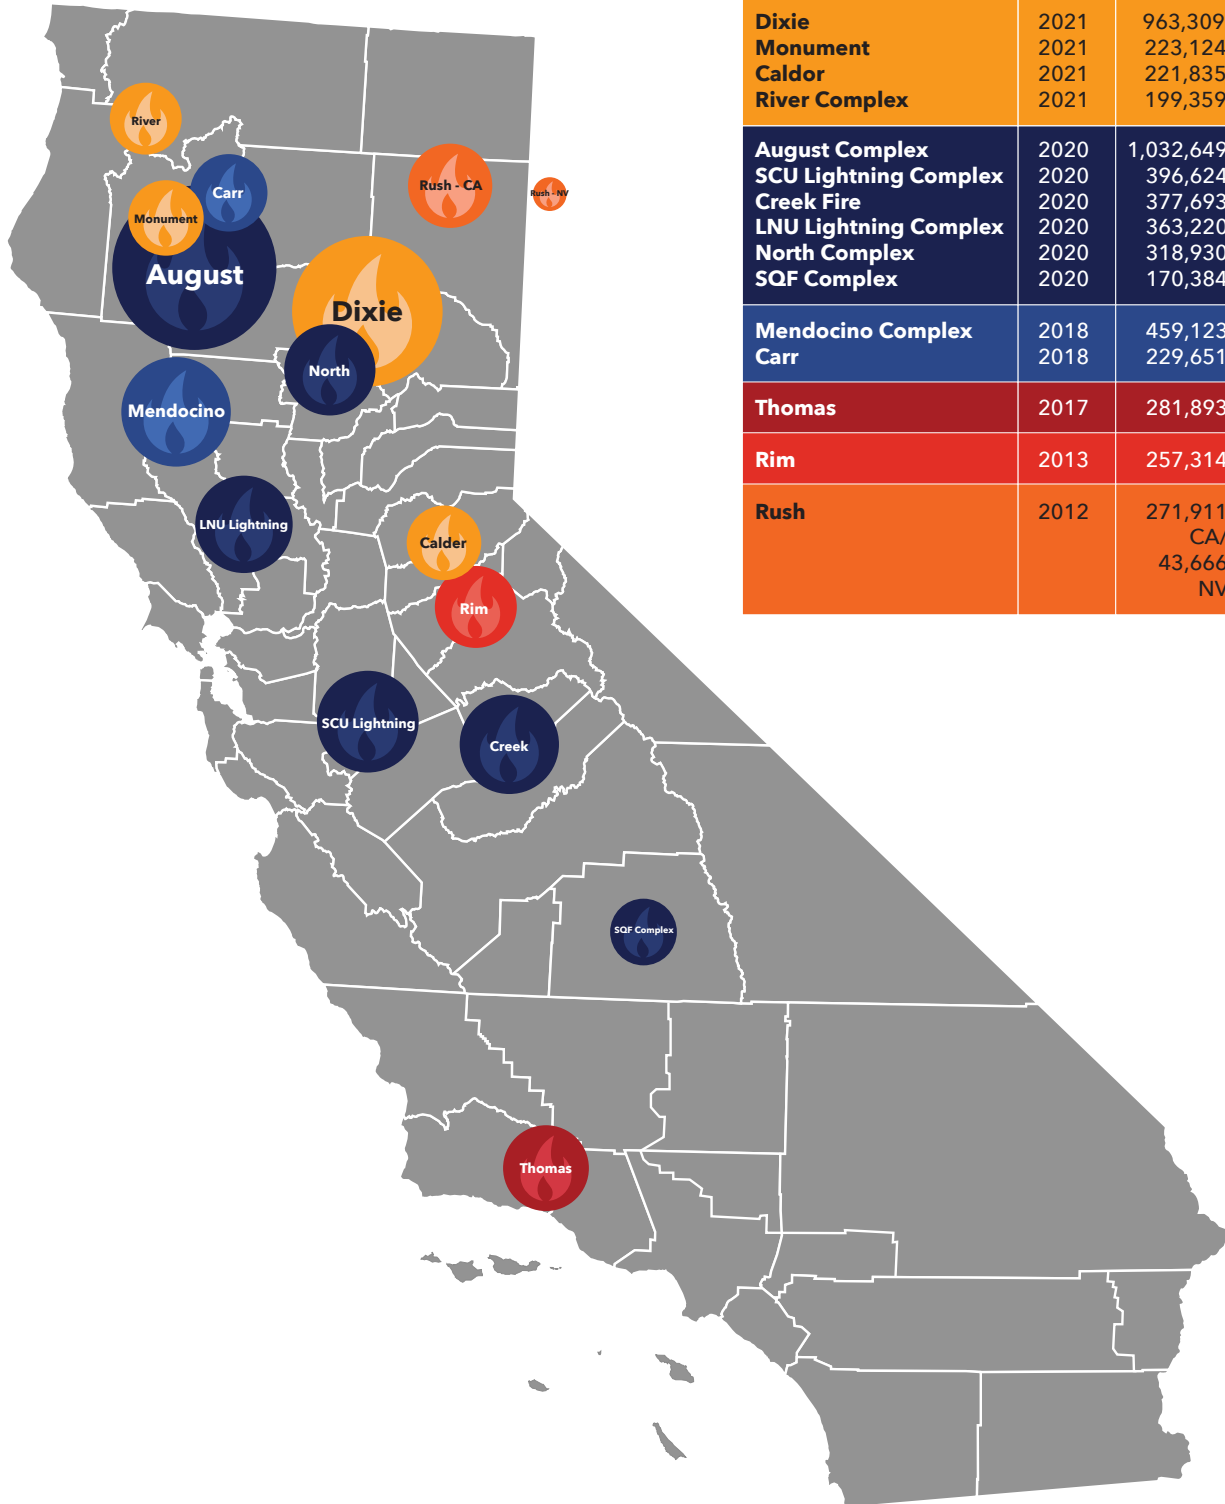

LARGEST CALIFORNIA WILDFIRES SINCE 2012

NAME	YEAR	ACRES
Dixie	2021	963,309
Monument	2021	223,124
Caldor	2021	221,835
River Complex	2021	199,359
August Complex	2020	1,032,649
SCU Lightning Complex	2020	396,624
Creek Fire	2020	377,693
LNU Lightning Complex	2020	363,220
North Complex	2020	318,930
SQF Complex	2020	170,384
Mendocino Complex	2018	459,123
Carr	2018	229,651
Thomas	2017	281,893
Rim	2013	257,314
Rush	2012	271,911 CA/ 43,666 NV